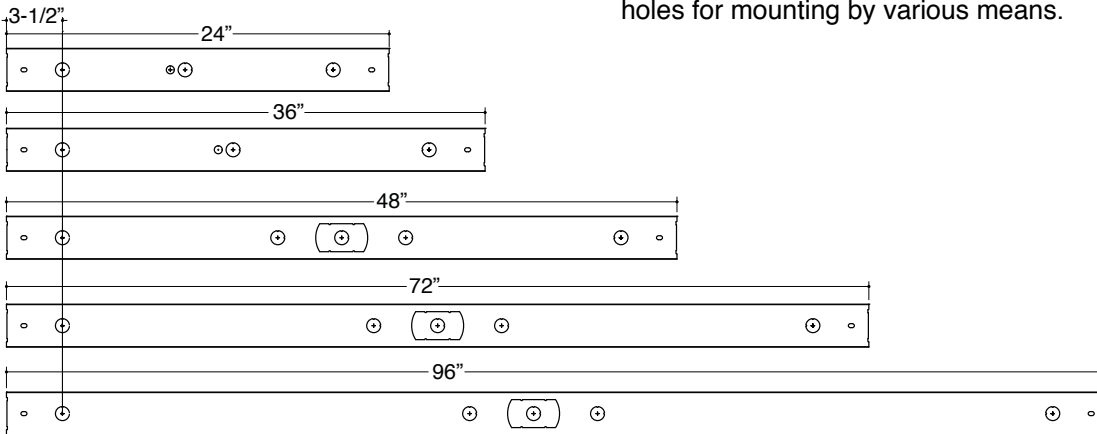

Plan view of K.O. on back of channel

All side mount strips have 7/8" K.O. on both ends as well as on the back of the channel. In addition, each channel has eyelets and other holes for mounting by various means.