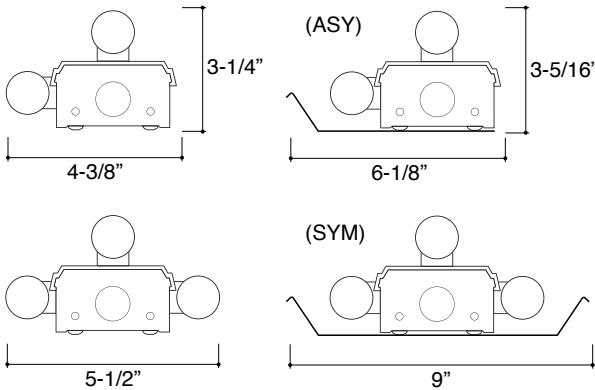

Length	Wattage
24"	17T8
36"	25T8
48"	32T8
72"	25T8-6
96"	32T8-8

Ordering Information

Sample: SEC-232T8-8-120-HEISN-ASY

Series	Lamp	Wattage	Voltage	Ballast	Options
SEC	2	17T8	UNV	T8 Options	Ballast Factor
				IS (Standard) Instant Start	N Normal (Standard)
SEC	3	25T8	120	PS Program Start	L Low
		32T8	277	HEIS High Efficiency Instant Start	H High
		25T8-6	347¹	HEPS High Efficiency Program Start	
		32T8-8			
				All Lamp Dimming Options	
				DIM¹ Dimming	
				SD¹ Step Dimming	

Notes:

1. Consult factory.
2. Consult factory for 2' unit. Specific voltage must be ordered for this option.
3. "ASY" option for 2-light cross section, and "SYM" option for 3-light cross section only.

Specifications and dimensions are subject to change without notification. Specification sheets on our website supersede all other versions. 2010 Rev. B2 Nulite reserves the right to bulk package any order.