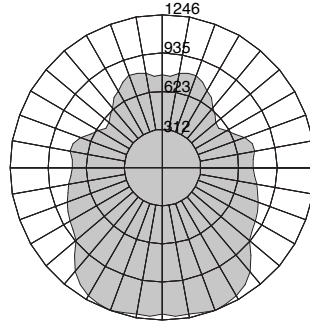

Labels: UL / cUL listed. Damp location is optional.

Length	Wattage
24"	17T8
36"	25T8
48"	32T8
72"	25T8-6
96"	32T8-8

Ordering Information

Sample: SEC-232T8-8-120-HEISN-ASY

Series	Lamp	Wattage	Voltage	Ballast	Options
SEC	2	17T8	UNV	T8 Options	Ballast Factor
				IS (Standard) Instant Start	N Normal (Standard)
SEC	3	25T8	120	PS Program Start	L Low
		32T8	277	HEIS High Efficiency Instant Start	H High
		25T8-6	347 ¹	HEPS High Efficiency Program Start	
		32T8-8			
				All Lamp Dimming Options	
				DIM ¹ Dimming	
				SD ¹ Step Dimming	

Notes:

1. Consult factory.
2. Consult factory for 2' unit. Specific voltage must be ordered for this option.
3. "ASY" option for 2-light cross section, and "SYM" option for 3-light cross section only.

Specifications and dimensions are subject to change without notification. Specification sheets on our website supersede all other versions. 2010 Rev. B2 Nulite reserves the right to bulk package any order.

Photometric Curves

Cat.# SEC-232T8...*
Initial lamp lumens - 5800
Efficiency - 94%

Cat.# SEC-332T8...*
Initial lamp lumens - 8700
Efficiency - 94%

*Housing is finished with a minimum of 82% reflectance white polyester polymer.