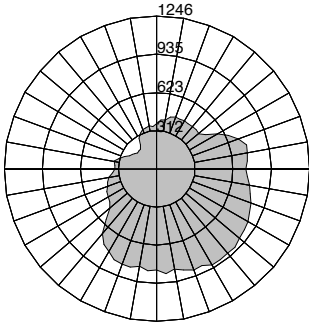

Labels: UL / cUL listed. Damp location is optional.

Length	Wattage
24"	17T8
36"	25T8
48"	32T8
72"	25T8-6
96"	32T8-8

Ordering Information

Sample: SEC-232T8-8-120-HEISN-ASY

Series	Lamp	Wattage	Voltage	Ballast	Options
SEC	2	17T8	UNV	T8 Options	Ballast Factor
				IS (Standard) Instant Start	N Normal (Standard)
SEC	3	25T8	120	PS Program Start	L Low
		32T8	277	HEIS High Efficiency Instant Start	H High
		25T8-6	347 ¹	HEPS High Efficiency Program Start	
		32T8-8			
				All Lamp Dimming Options	
				DIM ¹ Dimming	
				SD ¹ Step Dimming	

Notes:

1. Consult factory.
2. Consult factory for 2' unit. Specific voltage must be ordered for this option.
3. "ASY" option for 2-light cross section, and "SYM" option for 3-light cross section only.

Specifications and dimensions are subject to change without notification. Specification sheets on our website supersede all other versions. 2010 Rev. B2 Nulite reserves the right to bulk package any order.

Photometric Curves

Cat.# SEC-232T8...*
Initial lamp lumens - 5800
Efficiency - 94%

Cat.# SEC-332T8...*
Initial lamp lumens - 8700
Efficiency - 94%

*Housing is finished with a minimum of 82% reflectance white polyester polymer.