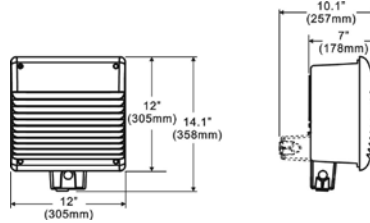

Fascia Style 2