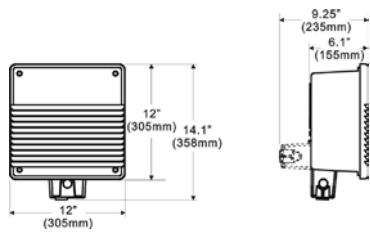

Fascia Style 1