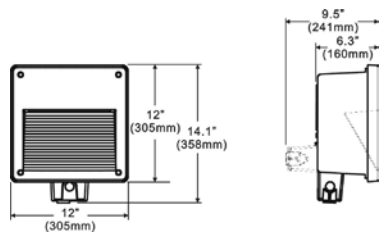

Fascia Style 4

Project Name:	
Type:	Date:
Catalog #:	

Description:

The Nulite RS architectural recessed steplights are an ideal solution for lighting pedestrian walkways. The rugged die cast fascia and housing will withstand tough environments.

Specifications:

Construction: Back housing, J-box and fascia plates are die cast aluminum with powder coat finishes. Consult factory for custom colors.

Fascia: Die cast aluminum in four styles with heat and high impact resistant tempered frosted glass lens. Heavy duty silicone gaskets seal the lens and fascia. Exposed fasteners are stainless steel.

Reflector / Ballast Tray: Hammertone specular aluminum reflector and formed galvanized steel ballast tray. The reflector and ballast tray are fastened with screws for easy access. The ballast is open core and coil.

Lamping: 1 or 2 lamp compact fluorescent depending on fascia style; 1-lamp metal halide or high pressure sodium. Lamps can be ordered separately, consult factory.

Mounting: Concrete pour or non-insulated wood frame.

Labels: UL listed, suitable for Wet Locations and IP55 rated. Luminaire is Non-IC rated.

Ordering Information

Sample: RS-232CFTR-120-FS2-BZ-CP

Series	Wattage	Voltage	Options	Color	Mounting
RS					
	132CFTR (1) 32W/GX24q-3	UNV²	FS1 Fascia Style 1	BZ Bronze (Standard)	CP Concrete Pour Mounting
	232CFTR (2) 32W/GX24q-3	120	FS2 Fascia Style 2	BK Black	WF Wood Frame Mounting (Non-insulated)
	142CFTR (1) 42W/GX24q-4	277	FS3¹ Fascia Style 3 (1-lamp CFL)	SV Silver	
	242CFTR (2) 42W/GX24q-4		FS4¹ Fascia Style 4 (1-lamp CFL)	WH White	
	50MH 50W MH/MED	MT³ Multi-Tap 120/208/240/277		(Consult factory for custom colors.)	
	70MH 70W MH/MED				
	100MH 100W MH/MED				
	70HPS 70W HPS/MED				
	100HPS 100W HPS/MED				

Notes:

1. 1 or 2 lamp compact fluorescent for Fascia Styles 1 and 2, or 1-lamp only for Fascia Styles 3 and 4.
2. Universal voltage (120 to 277V) is only available for compact fluorescent.
3. Multi-tap ballast only available for HID.