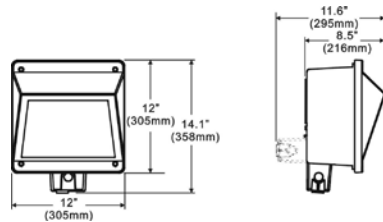

Fascia Style 3