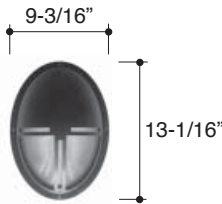

Specifications:

Construction: Die cast, marine grade aluminum housing with 3 depths depending on lamp wattage, threaded KO's on sides of deep housing and standard finish is bronze. Lens is injection molded UV stabilized translucent white polycarbonate with radial prisms. Lens and housing are gasketed with EPDM ribbed rubber to seal out moisture. Optional Lenses - Clear Ribbed or Frosted Ribbed. Optional injection molded guard - Cross or Eyelid.

Mounting: Surface. 1/2" conduit entry in back; 7-7/8" deep housing has threaded side entries.

Labels: UL / cUL listed, suitable for Wet Locations.

Guard Options:

Cross

Horizontal Eyelid

Vertical Eyelid

4" ⁽¹⁾

7-7/8" ⁽²⁾

Ordering Information

Sample: RAZO-132-277-BZ-HE-CLR-TP

Series	Wattage	Voltage	Color	Guard	Lens	Options
RAZO						
	Compact Fluorescent	UNV ³	BZ Bronze (Standard)	O Open (Standard)	WH White (Standard)	EM ⁴ Emergency Battery
	118CFQ ¹ (1) 18W/G24q-2	120				
	126CFQ ¹ (1) 26W/G24q-3		BK Black	C Cross	CLR Clear Ribbed	GLR Fusing
	132CFTR ¹ (1) 32W/GX24q-3	277				
	142CFTR ² (1) 42W/GX24q-4		WT White	HE Horizontal Eyelid	FR Frosted Ribbed	TP Tamper Resistant Hardware (Spanner head screws)
	Pulse Start Metal Halide		Consult factory for custom colors.	VE Vertical Eyelid		DEP 7-7/8" Deep Housing for CFL 1-light
	35MH ² 35W MH/MED					
	50MH ² 50W MH/MED					

Notes:

1. Luminaire depth is 3-3/4" without guard, 4" with guard.
2. Luminaire depth is 7-5/8" without guard, 7-7/8" with guard.
3. Universal voltage from 120 to 277V for compact fluorescent only.
4. Only available for compact fluorescent and nominal 7" deep housing.