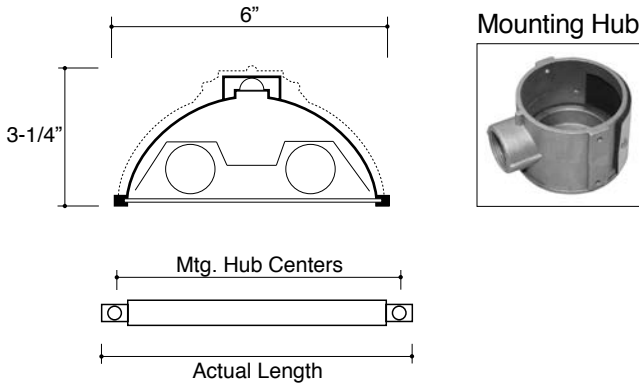

**Specifications:**

**Construction:** Channel and body formed of .062" thick die formed extruded aluminium one piece construction. Cast end plates gasketed with polyurethane foam weather stripping material. Cast aluminum mounting hubs with internal 3/4" NPT threaded entry. Natural aluminum finish. Other color finishes are available, consult factory.

**Lamping:** 1 or 2 lamp cross-section T5, T5HO, T8, T12HO or T12VHO. Luminaire can be ordered with lamps, consult factory.

**Mounting:** 3/4" rigid conduit and support hardware is required by others.

**Labels:** UL / cUL listed, suitable for Wet Locations aiming horizontal and below. Add "UP" option for aiming above the horizontal plane.

Mounting Hub

Nom. Length	Actual Length	Mtg. Hub Centers	Lamp
2'	29-1/2"	27"	14T5, 24T5HO, 17T8
3'	41"	38-1/2"	21T5, 39T5HO, 25T8
4'	53-1/8"	50-1/2"	28T5, 54T5HO, 32T8, 48T12HO, 48T12VHO
6'	77"	74-1/2"	39T5HO-6, 25T8-6, 72T12HO, 72T12VHO
8'	101"	98-1/2"	28T5-8, 54T5HO-8, 32T8-8, 96T12HO, 96T12VHO