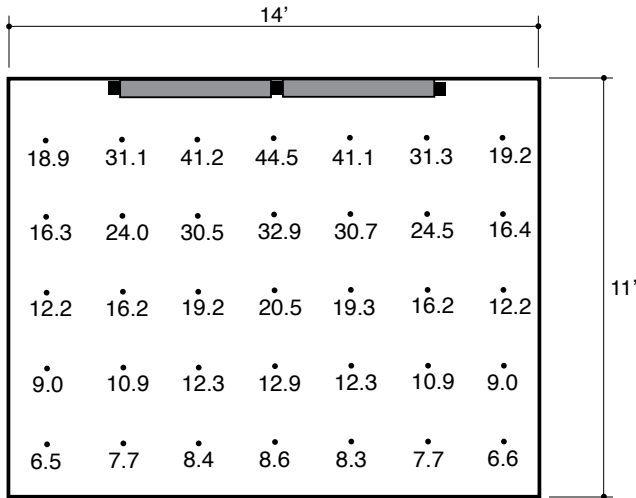

Photometric Data : 41-154T5HO Series

Characteristics

File Name	ITL53629
Total Rated Lamp Lumens	5000
IES NEMA Type	7Hx7V
Maximum Candela	1045
Maximum Candela Angle	-9H -3V
Total Efficiency	65.5%

(2) 41-154T5HO mounted 5' from facade