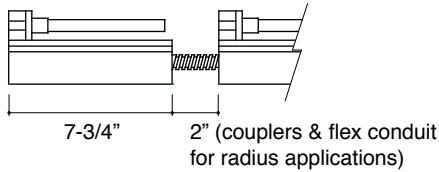

Specifications:

Construction: Die formed 20 gauge cold rolled steel with 7/8" end KO's. The housing is finished in high reflectance white baked polyester powder coat paint after fabrication.

Reflector / Ballast: Ballast cover / reflector is finished with high reflectance white baked polyester powder coat paint after fabrication. Standard electronic, class P, ballast. Universal (UNV) voltage ballast is from 120V to 277V.

Lamping: 1-lamp low wattage twin tube compact fluorescent. Luminaire can be ordered with lamp, consult factory.

Mounting: Surface

Labels: UL / cUL listed. Suitable for Damp Location optional.

NRS Option (Radius)