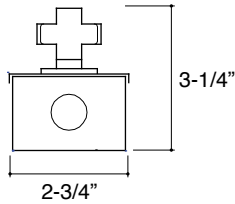

Specifications:

Construction: Die formed 20 gauge cold rolled steel with 7/8" end KO's. The housing is finished in high reflectance white baked polyester powder coat paint after fabrication.

Reflector / Ballast: Ballast cover / reflector is finished with high reflectance white baked polyester powder coat paint after fabrication. Standard electronic, class P, ballast. Universal (UNV) voltage ballast is from 120V to 277V.

Lamping: 1-lamp low wattage twin tube compact fluorescent. Luminaire can be ordered with lamp, consult factory.

Mounting: Surface

Labels: UL / cUL listed. Suitable for Damp Location optional.

NRS Option (Radius)