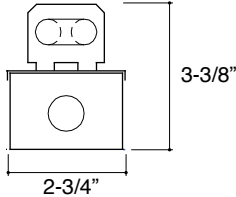

Project Name:	
Type:	Date:
Catalog #:	

Description:

The Nulite NS narrow strip is a specification grade luminaire. This compact fluorescent unit is available in 1 lamp configuration with an optional (NSR) 2" of couplers and flex conduit for radius applications.

Specifications:

Construction: Die formed 20 gauge cold rolled steel with 7/8" end KO's. The housing is finished in high reflectance white baked polyester powder coat paint after fabrication.

NRS Option (Radius)

Lamping: 1-lamp long twin tube compact fluorescent. Luminaire can be ordered with lamp, consult factory.

Mounting: Surface.

Labels: UL / cUL listed. Damp location is optional.

Length	Wattage
12"	BX18
14"	BX24
18"	BX36
24"	BX40, BX50, BX55