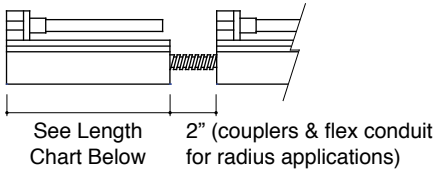

NRS Option (Radius)

Reflector / Ballast: Ballast cover / reflector is finished with high reflectance white baked polyester powder coat paint after fabrication. Standard electronic, class P, ballast. Universal (UNV) voltage ballast is from 120V to 277V.

Lamping: 1-lamp long twin tube compact fluorescent. Luminaire can be ordered with lamp, consult factory.

Mounting: Surface.

Labels: UL / cUL listed. Damp location is optional.

Length	Wattage
12"	BX18
14"	BX24
18"	BX36
24"	BX40, BX50, BX55

Ordering Information

Sample: NS-1BX40-120-ASY

Series	Lamp	Wattage	Voltage	Options
NS	1	BX18	UNV	DL Damp Location
NSR (Radius)		BX27	120	SYM Symmetrical Reflector
		BX39	277	ASY Asymmetrical Reflector
		BX40		RASY Reverse Asymmetrical Reflector
		BX50		GLR Fusing
		BX55	(Consult factory for overlapping lamps)