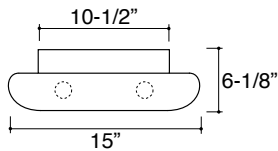

Specifications:

Construction: Housing is die formed of heavy gauge cold rolled steel. Housing is finished with white enamel paint. Lens is 100% virgin cast acrylic with a 80/20 DR formula.

Reflector / Ballast: Ballast cover and pan is formed and finished with high reflectance white paint. Standard electronic, Class P, ballast. Universal (UNV) voltage ballast is from 120 to 277V.

Lamping: 2, 3, 4, 6 or 8 lamp cross-section T5, T5HO, T8 and (2) U-Bent. Luminaire can be ordered with lamps, consult factory.

Mounting: Surface ceiling.

Labels: UL / cUL listed. Damp location is optional.

Nom. (1x4)

Diffuser Hinging Detail

Nom. (2x2 or 2x4)

Nom. Size	Width	Length
1x4	15"	51-1/4"
2x2	27"	27-1/4"
2x4	27"	51-1/4"
4x4	51-1/4"	51-1/4"

Ordering Information

Sample: J24-432T8-277-HEPSN

Series/Size	Lamp	Wattage	Voltage	Ballast	Options
J14 (1x4)	(1x4)	(1x4 & 2x4)	UNV	T8 Options	EM ³ Emergency Battery Pack
	2	28T5	120	IS (Standard) Instant Start	
J22 (2x2)	(2x2)	54T5HO	277	PS Program Start	DL Damp Location
	2 - 32U6 only	32T8	347 ²	HEIS High Efficiency Instant Start	GLR Fusing
J44 (4x4)	3	(2x2)			HEPS High Efficiency Program Start
	(2x4)	14T5			
	3	24T5HO			
	3	17T8			
	4	32U6 ¹	T5/T5HO	Ballast Factor	
	(4x4)	(4x4)	PS (Standard) Program Start	N Normal	
	6	28T5	HEPS ² High Efficiency Program Start		
	8	32T8	All Lamp Dimming Options		
			DIM ² Dimming		
			SD ² Step Dimming		