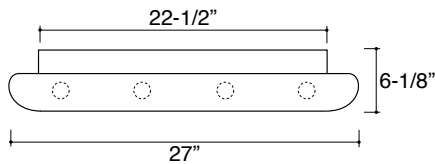

Specifications:

Construction: Housing is die formed of heavy gauge cold rolled steel. Housing is finished with white enamel paint. Lens is 100% virgin cast acrylic with a 80/20 DR formula.

Reflector / Ballast: Ballast cover and pan is formed and finished with high reflectance white paint. Standard electronic, Class P, ballast. Universal (UNV) voltage ballast is from 120 to 277V.

Lamping: 2, 3, 4, 6 or 8 lamp cross-section T5, T5HO, T8 and (2) U-Bent. Luminaire can be ordered with lamps, consult factory.

Mounting: Surface ceiling.

Labels: UL / cUL listed. Damp location is optional.

Nom. (1x4)

Diffuser Hinging Detail

Nom. (2x2 or 2x4)

Nom. Size	Width	Length
1x4	15"	51-1/4"
2x2	27"	27-1/4"
2x4	27"	51-1/4"
4x4	51-1/4"	51-1/4"

Ordering Information

Sample: J24-432T8-277-HEPSN

Series/Size	Lamp	Wattage	Voltage	Ballast	Options
J14 (1x4)	(1x4)	(1x4 & 2x4)	UNV	T8 Options	EM ³ Emergency Battery Pack
	2	28T5	120	IS (Standard) Instant Start	
J22 (2x2)	(2x2)	54T5HO	277	PS Program Start	DL Damp Location
	2 - 32U6 only	32T8	347 ²	HEIS High Efficiency Instant Start	GLR Fusing
J44 (4x4)	3	(2x2)			HEPS High Efficiency Program Start
	(2x4)	14T5			
	3	24T5HO			
	3	17T8			
	4	32U6 ¹	T5/T5HO	Ballast Factor	
	(4x4)	(4x4)	PS (Standard) Program Start	N Normal	
	6	28T5	HEPS ² High Efficiency Program Start		
	8	32T8	All Lamp Dimming Options		
			DIM ² Dimming		
			SD ² Step Dimming		