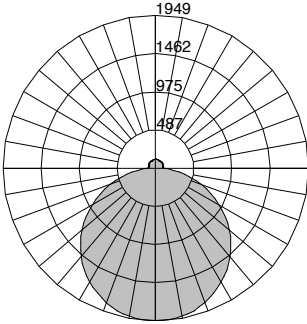

Photometric Curve

Cat.# J24-432T8...
Initial lamp lumens - 11600 (4 lamps)