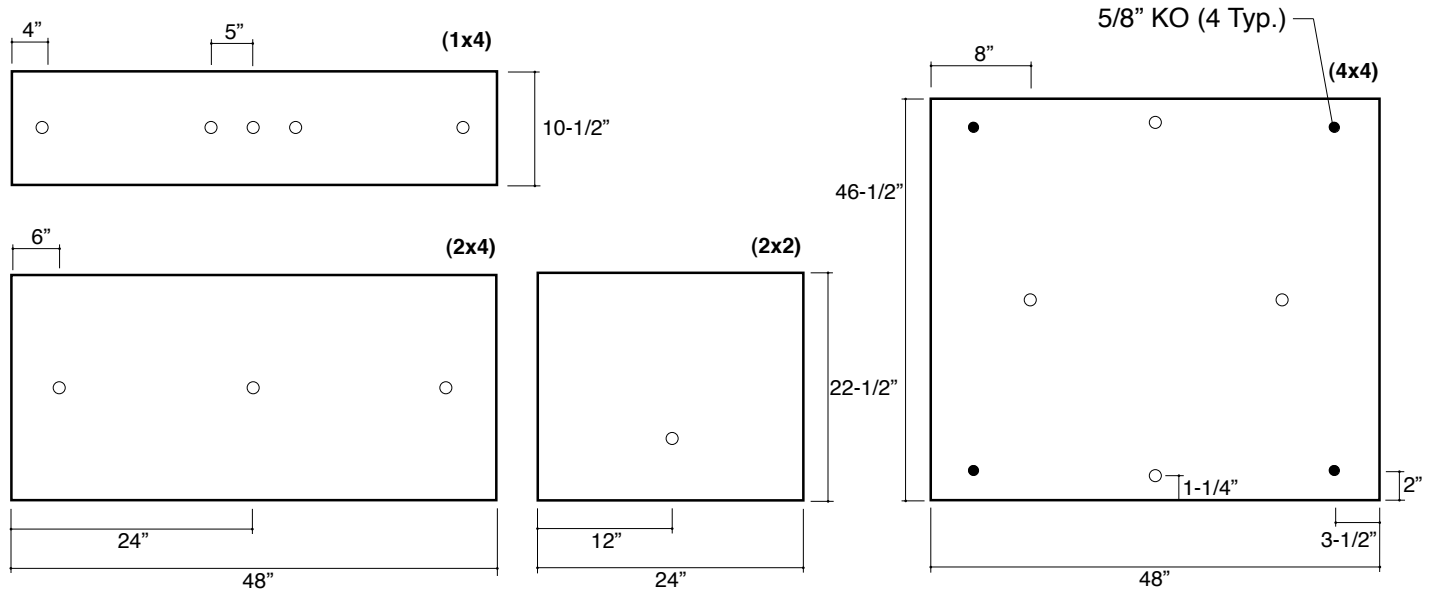

Typical plan view of 7/8" KOs on back of housing

Specifications and dimensions are subject to change without notification.