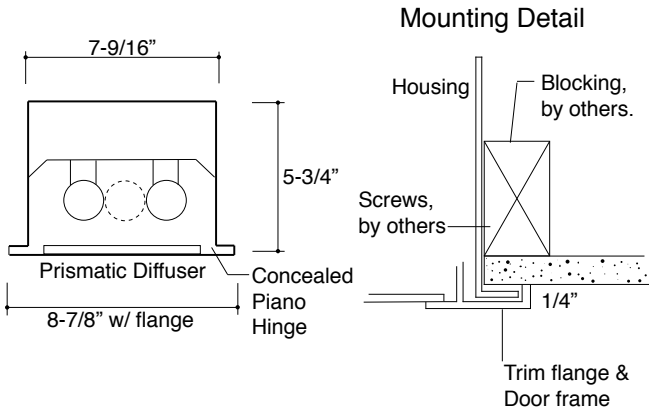

Length	Wattage	Cut-out Size
24"	14T5, 24T5HO, 17T8	7-5/8" x 24-1/8"
36"	21T5, 39T5HO, 25T8	7-5/8" x 36-1/8"
48"	28T5, 54T5HO, 32T8	7-5/8" x 48-1/8"

Ordering Information

Sample: 20-232T8-277-ISN-EM

Series	Lamp	Wattage	Voltage	Ballast	Options	
20	1	14T5	UNV 120 277 347¹	T8 Options	Ballast Factor	EM² Emergency Battery Pack TP Tamper Resistant (Spanner head screws) DL Damp Location GLR Fusing FLEX3 6' of Flex, 3-wire
		24T5HO		IS (Standard) Instant Start	N Normal (Standard)	
	17T8	PS Program Start		L Low		
	21T5	HEIS High Efficiency Instant Start		H High		
	39T5HO	HEPS High Efficiency Program Start				
	25T8	T5/T5HO		Ballast Factor		
	28T5	PS (Standard) Program Start		N Normal		
	54T5HO	HEPS¹ High Efficiency Program Start				
	32T8	All Lamp Dimming Options				
		DIM¹ Dimming				
	SD¹ Step Dimming					

Notes:

1. Consult factory.
2. Specific voltage must be ordered for this option. Consult factory for nominal 2' unit.

Specifications and dimensions are subject to change without notification. Specification sheets on our website supersede all other versions. 2010 Rev. B Nulite reserves the right to bulk package any order.