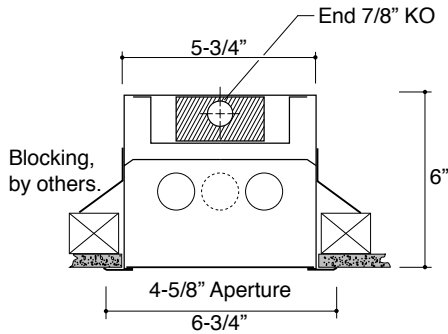

**Specifications:**

**Construction:** Die formed 20 gauge cold rolled steel. Housing is finished with electrostatically applied white powder coat paint.

**Reflector / Ballast:** Ballast cover is finished with high reflectance white powder coat paint. Standard electronic, Class P, ballast. Universal (UNV) voltage ballast is from 120 to 277V.

**Mounting:** Gypsum type ceiling. Non-IC rated.

**Labels:** UL / cUL listed. Non-IC rated. Damp location is optional.

Length	Wattage	Cut-out Size
24"	14T5, 24T5HO, 17T8	5-7/8" x 24-1/8"
36"	21T5, 39T5HO, 25T8	5-7/8" x 36-1/8"
48"	28T5, 54T5HO, 32T8	5-7/8" x 48-1/8"
72"	21T5-6, 39T5HO-6, 25T8-6	5-7/8" x 72-1/8"
96"	28T5-8, 54T5HO-8, 32T8-8	5-7/8" x 96-1/8"