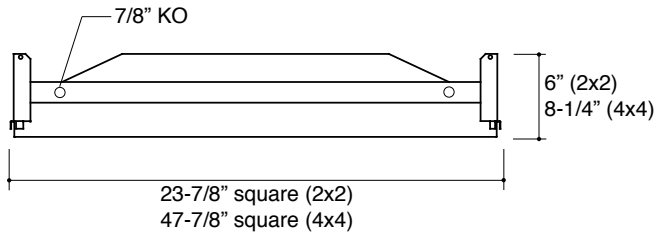

Ordering Information

Sample: GID-2-424T5HO-UNV-PSN-PERF

Series	Lamp	Wattage	Voltage	Ballast	Options		
Grid (2x2) GID-2	4 8¹	(2x2) 36FT 36W/2G11	UNV 120	T5/T5HO/FT	Ballast Factor N Normal	PERF Perforated Shielding	
		55FT 55W/2G11		PS (Standard) Program Start			
(4x4) GID-4		14T5	277	HEPS² High Efficiency Program Start	All Lamp Dimming Options	EM³ Emergency Battery	
		24T5HO		347²			DIM² Dimming
Flange (2x2) FID-2		(4x4) 28T5		SD² Step Dimming		MLS Multi-level Switching (8-lamp unit only)	
		54T5HO		DL Damp Location			
		25T8		GLR Fusing			
(4x4) FID-4						FLEX3 6' of Flex, 3-wire	
						FLEX4 6' of Flex, 4-wire (Only available with MLS option)	

Notes:

1. 8-lamp option only available for T5 and T5HO.
2. Consult factory.
3. Specific voltage must be ordered for this option.

Specifications and dimensions are subject to change without notification. Specification sheets on our website supersede all other versions. 2010 Rev. B4 Nulite reserves the right to bulk package any order.