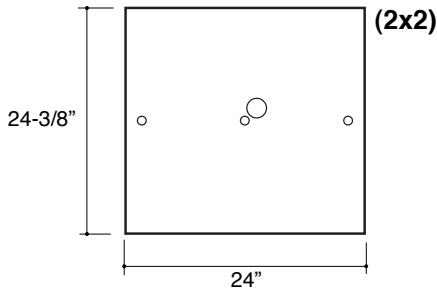

Plan view of KOs on back of housing

Specifications and dimensions are subject to change without notification.