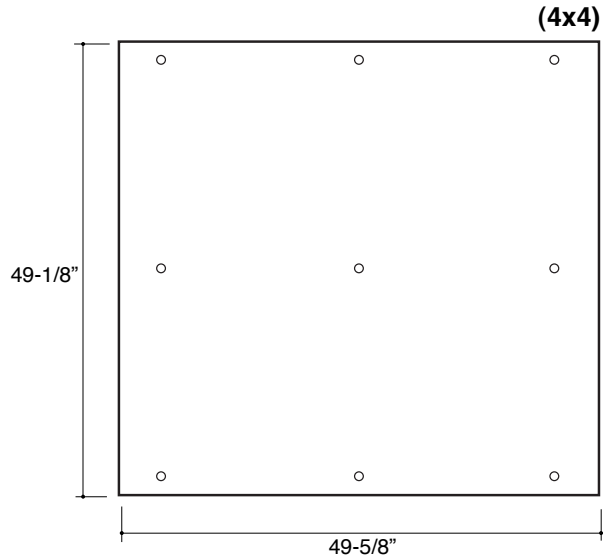

Plan view of KOs on back of housing

Specifications and dimensions are subject to change without notification.