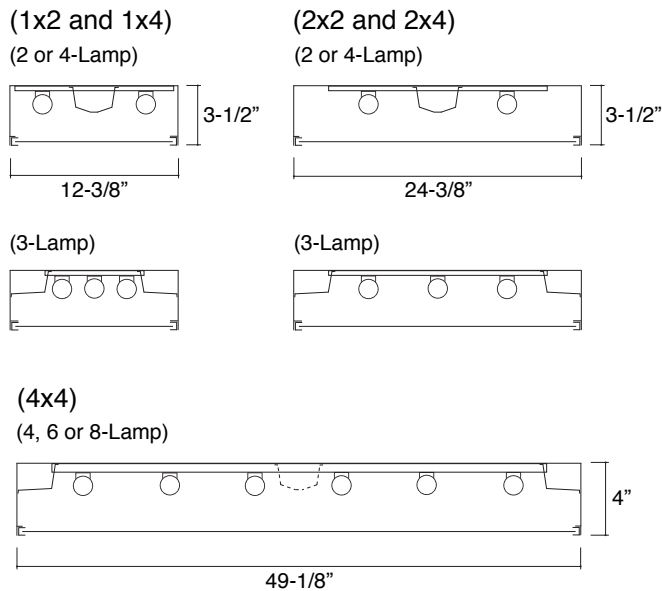

Specifications:

Construction: Die formed of 20 gauge cold rolled steel. Housing is finished with white polyester powder coat paint.

Reflector / Ballast: Ballast cover/pan is finished with high reflectance white enamel paint. Standard electronic, Class P, ballast. Universal (UNV) voltage is from 120 to 277V.

Shielding: A12 prismatic lens standard (A15 standard for 4'x4'). Optional except 4'x4' unit - A15 pattern, clear lens, smooth white lens and drop white acrylic.

Lamping: 2, 3, 4, 6 or 8 lamp cross-section of T5, T5HO or T8. Luminaire can be ordered with lamps, consult factory.

Mounting: Surface.

Labels: UL / cUL listed. Damp location is optional.