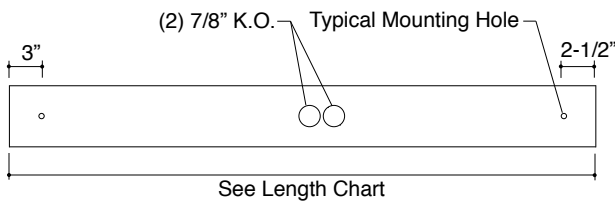

End View

Length	Wattage
24-1/4"	14T5, 24T5HO, 17T8
36-1/4"	21T5, 39T5HO, 25T8
48-1/4"	28T5, 54T5HO, 32T8

Project Name:	
Type:	Date:
Catalog #:	

**Description:**

The Nulite 18 series is a decorative linear fluorescent multi-use luminaire which can be wall mounted individually or continuously. Ideal for lighting corridors in schools, office buildings and institutions.

**Specifications:**

**Construction:** Die formed cold rolled steel housing and end caps finished with baked white enamel. Optional chrome finish.

**Diffuser:** Smooth white acrylic lens diffuser.

**Reflector / Ballast:** Ballast cover is finished with high reflectance white enamel paint. Standard electronic, Class P, ballast. Universal (UNV) voltage ballast is from 120 to 277V.

**Lamping:** 1 lamp cross-section in nominal 2', 3', or 4' lengths. Luminaire can be ordered with lamp, consult factory.

**Mounting:** Wall.

**Labels:** UL / cUL listed. Damp location is optional.

**Ordering Information**