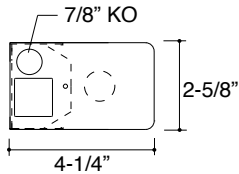

End View

Length	Wattage
24-1/4"	14T5, 24T5HO, 17T8
36-1/4"	21T5, 39T5HO, 25T8
48-1/4"	28T5, 54T5HO, 32T8

Project Name:	
Type:	Date:
Catalog #:	

**Description:**

The Nulite 18 series is a decorative linear fluorescent multi-use luminaire which can be wall mounted individually or continuously. Ideal for lighting corridors in schools, office buildings and institutions.

**Lamping:** 1 lamp cross-section in nominal 2', 3', or 4' lengths. Luminaire can be ordered with lamp, consult factory.

**Mounting:** Wall.

**Labels:** UL / cUL listed. Damp location is optional.

**Ordering Information**