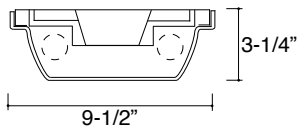

Length	Wattage
27"	14T5, 24T5HO, 17T8
51"	28T5, 54T5HO, 32T8

Project Name:	
Type:	Date:
Catalog #:	

Description:

The Nulite SVR series is a vandal resistant low profile surface mounted lensed luminaire. The polycarbonate prismatic / ribbed lens will hold up to high traffic and vandal applications.

Specifications:

Construction: Housing is die formed of 20 gauge cold rolled steel. Housing is finished with baked white enamel paint. Clear polycarbonate lens features pyramidal prism bottom and vertical ribbed perimeter provides maximum light control and efficiency. Lens is secured with tamper resistant spanner head screws.

Reflector / Ballast: Ballast cover/pan is formed and finished with high reflectance white paint. Standard electronic, Class P, ballast. Universal (UNV) voltage ballast is from 120 to 277V.

Lamping: 1, 2 or 3 lamp cross-section T5, T5HO or T8. Luminaire can be ordered with lamps, consult factory.

Mounting: Surface.

Labels: UL / cUL listed for Damp location. Wet location is optional.

Ordering Information

Sample: SVR-232T8-UNV-ISN-WL

Series	Lamp	Wattage	Voltage	Ballast	Options
SVR					
	1¹	14T5	UNV	T8 Options	EM⁴ Emergency Battery Pack
	2	24T5HO	120	IS (Standard) Instant Start	N Normal (Standard)
	3²	17T8	277	PS Program Start	L Low
		28T5	347³	HEIS High Efficiency Instant Start	H High
		54T5HO		HEPS High Efficiency Program Start	
		32T8		T5/T5HO	Ballast Factor
				PS (Standard) Program Start	N Normal
				HEPS³ High Efficiency Program Start	
				All Lamp Dimming Options	
				DIM³ Dimming	
				SD³ Step Dimming	

Notes:

- 1-Lamp cross-section is only available in nominal 4' length.
- 3-Lamp cross-section is only available for 32W T8.
3. Consult factory.
4. Specific voltage must be ordered for this option. Consult factory for nominal 2' units.

Specifications and dimensions are subject to change without notification. Specification sheets on our website supersede all other versions. 2010 Rev. B Nulite reserves the right to bulk package any order.