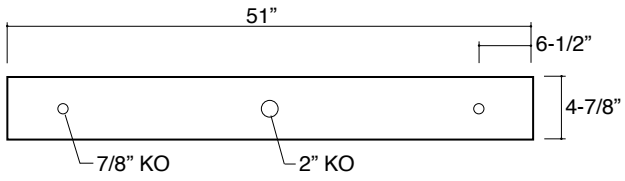

Plan view of KOs on back of housing

Specifications and dimensions are subject to change without notification.