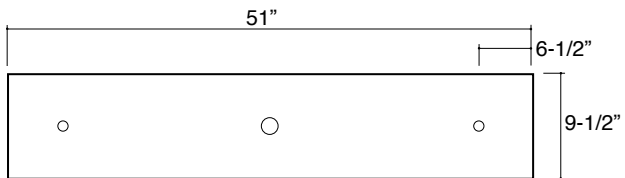

Plan view of KOs on back of housing

Specifications and dimensions are subject to change without notification.