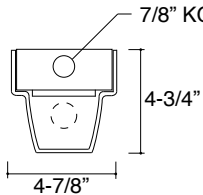

(1-light, nom. 4' only)

(2 or 3-light, nom. 2' or 4')

Length	Wattage
27"	14T5, 24T5HO, 17T8
51"	28T5, 54T5HO, 32T8

Project Name:	
Type:	Date:
Catalog #:	

Description:

The Nulite SVR series is a vandal resistant low profile surface mounted lensed luminaire. The polycarbonate prismatic / ribbed lens will hold up to high traffic and vandal applications.

Specifications:

Construction: Housing is die formed of 20 gauge cold rolled steel. Housing is finished with baked white enamel paint. Clear polycarbonate lens features pyramidal prism bottom and vertical ribbed perimeter provides maximum light control and efficiency. Lens is secured with tamper resistant spanner head screws.

Notes:

- 1-Lamp cross-section is only available in nominal 4' length.
- 3-Lamp cross-section is only available for 32W T8.
- Consult factory.
- Specific voltage must be ordered for this option. Consult factory for nominal 2' units.