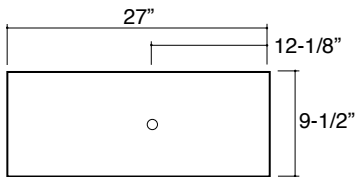

Plan view of KOs on back of housing

Specifications and dimensions are subject to change without notification.