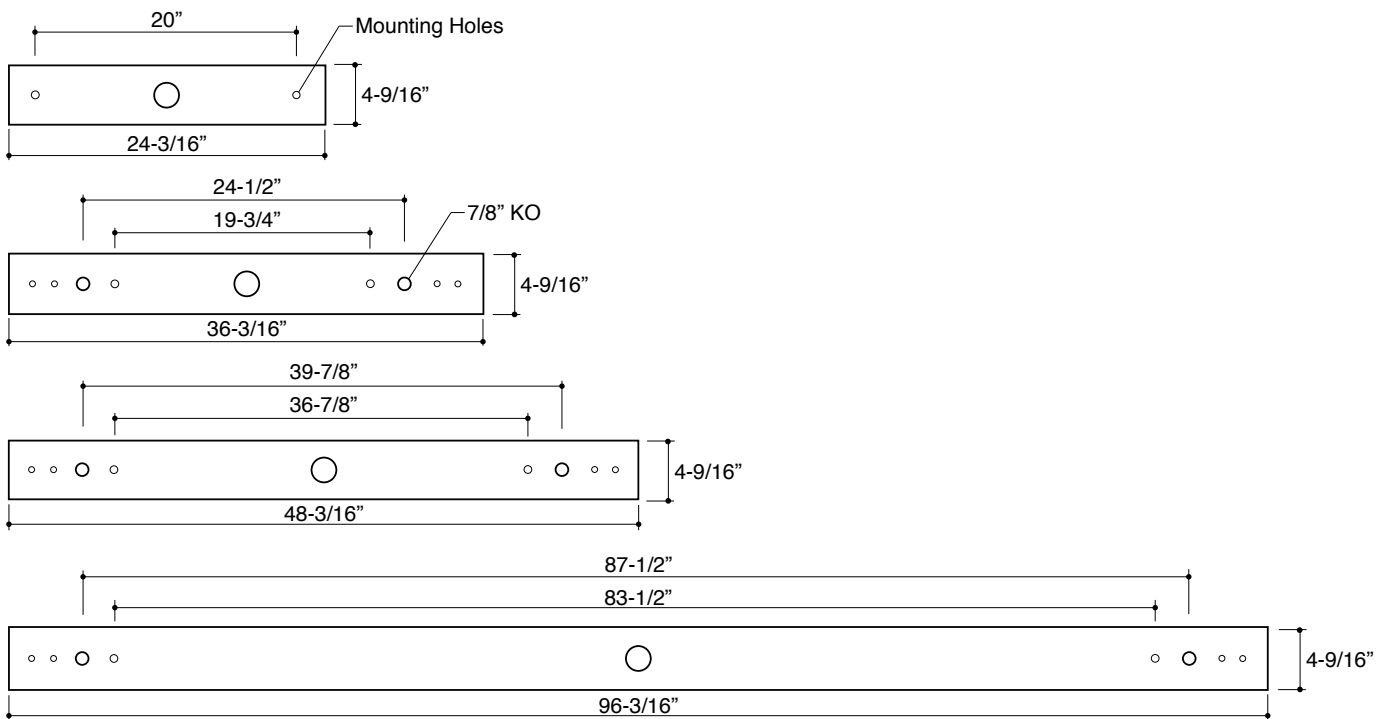

Mounting: Surface, individually and continuous rows.

Labels: UL / cUL listed. Damp location is optional.

End View

Length	Wattage
24-3/16"	14T5, 24T5HO, 17T8
36-3/16"	21T5, 39T5HO, 25T8
48-3/16"	28T5, 54T5HO, 32T8
96-3/16"	28T5-8, 54T5HO-8, 32T8-8

Photometric Curve

Cat.# 16-232T8...
Initial lamp lumens - 5800

Plan view of KOs on back of channel

Specifications and dimensions are subject to change without notification.