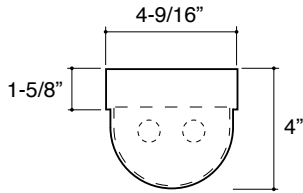

Specifications:

Construction: Housing is die formed of 20 gauge cold rolled steel. All metal parts are finished with white polyester powder coat paint. Housing is designed for snap-on smooth opal acrylic lens.

Mounting: Surface, individually and continuous rows.

Labels: UL / cUL listed. Damp location is optional.

End View

Length	Wattage
24-3/16"	14T5, 24T5HO, 17T8
36-3/16"	21T5, 39T5HO, 25T8
48-3/16"	28T5, 54T5HO, 32T8
96-3/16"	28T5-8, 54T5HO-8, 32T8-8

Photometric Curve

Cat.# 16-232T8...
Initial lamp lumens - 5800

Plan view of KOs on back of channel

Specifications and dimensions are subject to change without notification.