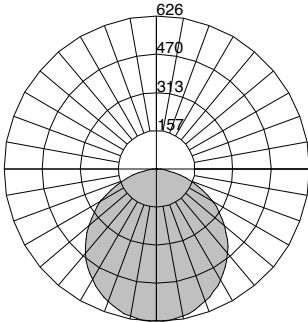

Photometric Curve

Cat.# 16-232T8...
Initial lamp lumens - 5800