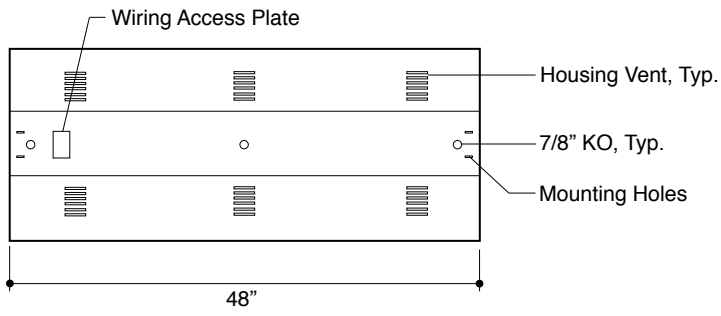

Back of Housing Plan

Specifications and dimensions are subject to change without notification.