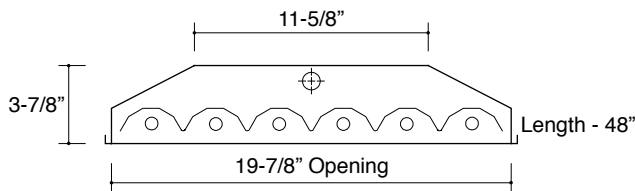

5 or 6-Lamp End View

Door Frame / Clear Lens

Ordering Information

Sample: ETH-654T5HO-UNV-PSN-CL-3C

Series	Lamp	Wattage	Voltage	Ballast	Options	Mounting	
ETH	3	28T5	UNV	T8 Options	EM² Emergency Battery Pack	CL Door Frame / Clear Lens	
				IS (Standard)			N Normal
	4	54T5HO	120	PS	MLS Multi-level Switching	A12 Door Frame / A12 Acrylic Prismatic Lens	
				HEIS			L Low
	5	32T8	277	HEPS	SJT/6 6' SJT Cord	DL Damp Location	
							H High
	6		347¹	T5/T5HO	CP3/6 6' SJT Cord Plug	WG Wireguard	
				PS (Standard)			N Normal
			480¹	HEPS¹	CP3/6 (NEMA) 6' SJT Cord - (NEMA Plug Designation) ie. CP3/6-(L7-20)	OS³ Occupancy Sensor	
	All Lamp Dimming Options						
DIM¹ Dimming SD¹ Step Dimming IS=Instant Start PS=Program Start HEIS=High Efficiency Instant Start HEPS=High Efficiency Program Start				PC Photocell			
					HCP Hook / Cord / Plug	GLR Fusing	

Notes:

1. Consult factory.
2. Specific voltage must be ordered for this option
3. Specify sensor distribution - 1, 2, 3 or 4. Default is 3 "OS3" 360°. Refer to technical page for distributions.

Specifications and dimensions are subject to change without notification. Specification sheets on our website supersede all other versions. 2010 Rev. B2 Nulite reserves the right to bulk package any order.