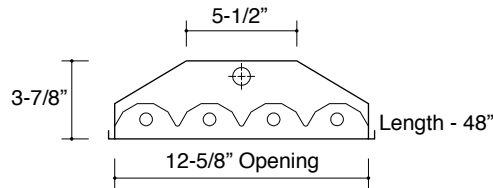

3 or 4-Lamp End View