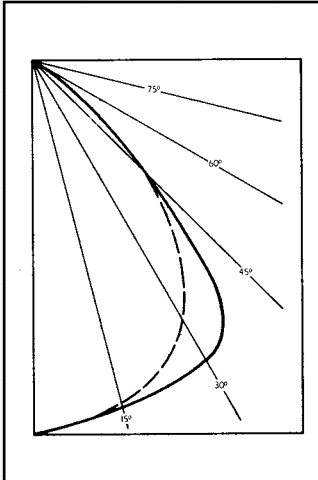

PHOTOMETRIC DATA

Coefficients of Utilization									
19S-24-232-A12									
Floor	20			20			20		
Ceiling	80			50			10		
Wall	50	30	10	50	30	10	50	30	10
Room Cavity Ratio									
1	.66	.64	.62	.62	.60	.58	.56	.55	.54
2	.59	.55	.52	.55	.52	.50	.50	.48	.46
3	.53	.48	.44	.49	.46	.43	.46	.43	.41
4	.46	.42	.38	.44	.40	.37	.41	.39	.37
5	.42	.36	.33	.40	.35	.32	.37	.33	.31
6	.38	.33	.29	.36	.31	.28	.32	.30	.28
7	.34	.29	.24	.32	.28	.24	.30	.27	.25
8	.30	.25	.22	.29	.24	.21	.27	.23	.20
9	.28	.22	.19	.26	.22	.19	.24	.21	.19
10	.25	.20	.17	.24	.19	.16	.22	.18	.16

Zonal Cavity Method

ORDERING INFORMATION

T5 AND T5HO

Catalog No.	Lamps	Size
19S-12-214T5	2-F14T5	1X2
19S-12-414T5	4-F14T5	1X2
19S-14-228T5	2-F28T5	1X4
19S-14-328T5	3-F28T5	1X4
19S-14-428T5	4-F28T5	1X4
19S-18-228T5-8	4-F28T5	1X8
19S-18-428T5-8	8-F28T5	1X8
19S-24-228T5	2-F28T5	2X4
19S-24-328T5	3-F28T5	2X4
19S-24-428T5	4-F28T5	2X4
19S-22-214T5	2-F14T5	2X2
19S-22-314T5	3-F14T5	2X2
19S-33-321T5	3-F21T5	3X3
19S-33-621T5	6-F21T5	3X3
19S-44-628T5	6-F28T5	4X4
19S-44-828T5	8-F28T5	4X4

19S-12-224T5HO	2-F24T5HO	1X2
19S-14-254T5HO	2-F54T5HO	1X4
19S-14-354T5HO	3-F54T5HO	1X4
19S-18-254T5HO-8	4-F54T5HO	1X8
19S-24-254T5HO	2-F54T5HO	2X4
19S-24-354T5HO	3-F54T5HO	2X4
19S-24-454T5HO	4-F54T5HO	2X4
19S-22-324T5HO	3-F24T5HO	2X2
19S-33-339T5HO	3-F39T5HO	3X3
19S-33-639T5HO	6-F39T5HO	3X3
19S-44-654T5HO	6-F54T5HO	4X4

T8

Catalog No.	Lamps	Size
19S-12-217	2-F17T8	1X2
19S-12-417	4-F17T8	1X2
19S-14-232	2-F32T8	1X4
19S-14-332	3-F32T8	1X4
19S-14-432	4-F32T8	1X4
19S-18-232-8	4-F32T8	1X8
19S-18-432-8	8-F32T8	1X8
19S-24-232	2-F32T8	2X4
19S-24-332	3-F32T8	2X4
19S-24-432	4-F32T8	2X4
19S-22-217	2-F17T8	2X2
19S-22-317	3-F17T8	2X2
19S-22-2U32	3-F32UT8	2X2
19S-33-325	3-F25T8	3X3
19S-33-425	4-F25T8	3X3
19S-33-625	6-F25T8	3X3
19S-44-432	4-F32T8	4X4
19S-44-632	6-F32T8	4X4
19S-44-832	8-F32T8	4X4

ACCESSORIES AND ADDERS:

Damp Location	DL
Regressed Aluminum Door	RD
Tamper Resistant Door	TP
Black Door Frame	BF
Black Housing and Door	BB
Other Colors Available	Consult Factory

ELECTRICAL

277 Volt	277V
Emergency Battery Pack	EM
Standard 20% THD Electronic Ballast	EB8
Optional 10% THD Electronic Ballast	EB10