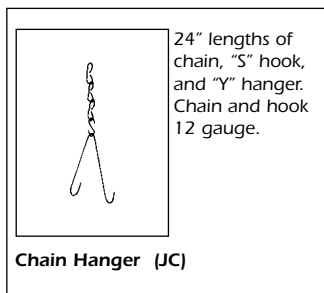

Stern & Canopy Set (SC)