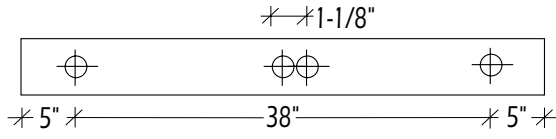

Stern & Canopy Set (SC)

Chain Hanger (JC)

Wire Guards (WG)

Ceiling Spacer (C90)

Apertured Reflector (AP)

Dimensions Subject to Change

ORDERING INFORMATION:

HO & VHO (Magnetic Ballast)