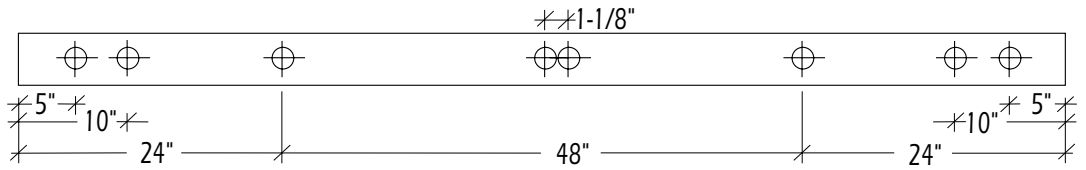

Stern & Canopy Set (SC)

Chain Hanger (JC)

Wire Guards (WG)

Ceiling Spacer (C90)

Apertured Reflector (AP)

Dimensions Subject to Change

ORDERING INFORMATION:

HO & VHO (Magnetic Ballast)