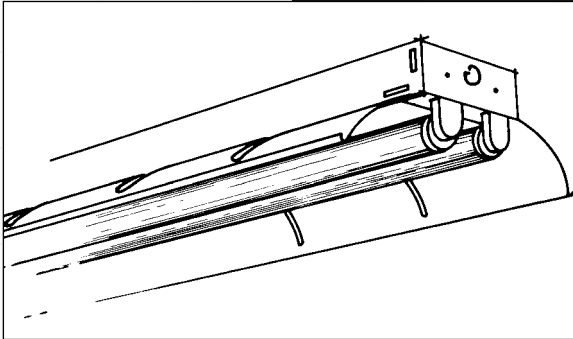

T5 T8 T12

FEATURES

- Reflectors available in baked enamel solid top or apertured for 10% uplight.
- Deep, "full contour" reflector ribs and smooth, full length side lips provide maximum rigidity and clean appearance
- Reflectors attach to housing with out tools by captive fasteners - provide positive locking action
- Rugged end plate doubles as a joiner for end-to-end mounting

SPECIFICATIONS

BODY: Die formed of 22 gauge steel, rigidity reinforced in 2', 3', 4', 6', or 8' lengths

FINISH: All metal part phosphorize undercoated before finishing. Reflecting surfaces finished in baked white enamel.