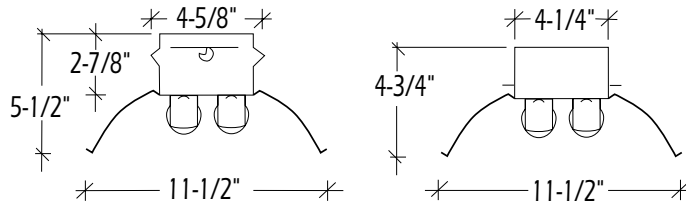

Stern & Canopy Set (SC)

Chain Hanger (JC)

Wire Guards (WG)

Ceiling Spacer (C90)

Apertured Reflector (AP)

Dimensions Subject to Change

ORDERING INFORMATION:

HO & VHO (Magnetic Ballast)