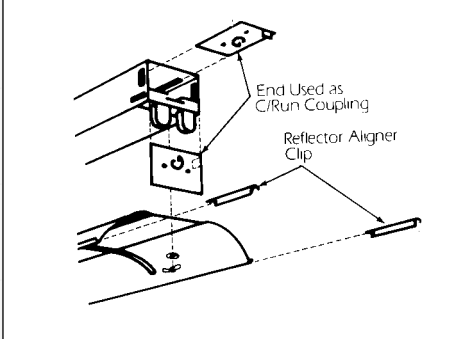

Stern & Canopy Set (SC)

Chain Hanger (JC)

Wire Guards (WG)

Ceiling Spacer (C90)

Apertured Reflector (AP)

Dimensions Subject to Change

ORDERING INFORMATION:

HO & VHO (Magnetic Ballast)