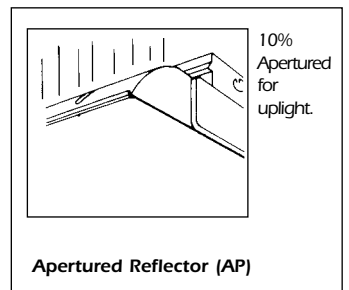

Stern & Canopy Set (SC)

Chain Hanger (JC)

Wire Guards (WG)

Ceiling Spacer (C90)

Apertured Reflector (AP)

Dimensions Subject to Change

ORDERING INFORMATION:

HO & VHO (Magnetic Ballast)