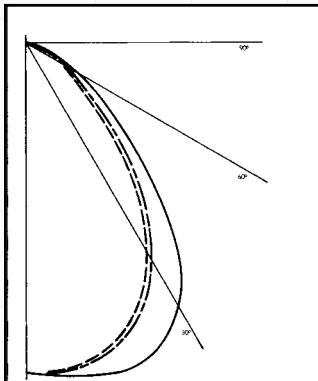

HOUSING

Die formed of 20 gauge steel and electrically spot welded.

**PHOTOMETRIC DATA ITL34777.IES
G22 400 WMH**

Coefficients of utilization—zonal cavity method
 Effective floor cavity reflectance 0.20

RC RW	80				70				50			30			10			0
	70	50	30	10	70	50	30	10	50	30	10	50	30	10	50	30	10	0
0	73	73	73	73	72	72	72	72	68	68	68	65	65	65	63	63	63	62
1	69	66	64	63	67	65	63	62	62	61	60	60	59	58	58	57	56	55
2	64	60	57	54	63	59	56	54	57	55	53	55	53	52	53	52	50	49
3	60	55	51	48	59	54	50	48	52	49	47	51	48	46	49	47	45	44
4	56	50	46	43	55	50	46	43	48	45	42	47	44	41	46	43	41	40
5	52	46	41	38	51	45	41	38	44	40	38	43	40	37	42	39	37	36
6	49	42	38	34	48	42	37	34	41	37	34	40	36	34	39	36	33	32
7	45	38	34	31	44	38	34	30	37	33	30	36	33	30	35	32	30	29
8	42	35	31	28	42	35	30	27	34	30	27	33	30	27	33	29	27	26
9	40	32	28	25	39	32	28	25	31	27	25	31	27	24	30	27	24	23
10	37	30	25	22	36	29	25	22	29	25	22	28	25	22	28	24	22	21

DIMENSIONAL DATA

DESCRIPTION

A 2x2 lay-in furnished standard with #73 Corning tempered heavy duty glass—low brightness prismatic lens. This fixture is easy to install—easy to maintain and relamp.

MH = Metal Halide
HPS = High Pressure Sodium