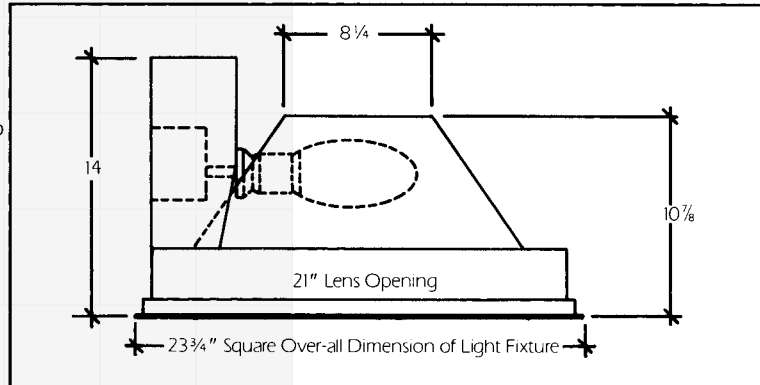

HOUSING

Die formed of 20 gauge steel and electrically spot welded.

**PHOTOMETRIC DATA ITL34777.IES
G22 400 WMH**

Coefficients of utilization—zonal cavity method
 Effective floor cavity reflectance 0.20

RC RW	80				70				50			30			10			0
	70	50	30	10	70	50	30	10	50	30	10	50	30	10	50	30	10	0
0	73	73	73	73	72	72	72	72	68	68	68	65	65	65	63	63	63	62
1	69	66	64	63	67	65	63	62	62	61	60	60	59	58	58	57	56	55
2	64	60	57	54	63	59	56	54	57	55	53	55	53	52	53	52	50	49
3	60	55	51	48	59	54	50	48	52	49	47	51	48	46	49	47	45	44
4	56	50	46	43	55	50	46	43	48	45	42	47	44	41	46	43	41	40
5	52	46	41	38	51	45	41	38	44	40	38	43	40	37	42	39	37	36
6	49	42	38	34	48	42	37	34	41	37	34	40	36	34	39	36	33	32
7	45	38	34	31	44	38	34	30	37	33	30	36	33	30	35	32	30	29
8	42	35	31	28	42	35	30	27	34	30	27	33	30	27	33	29	27	26
9	40	32	28	25	39	32	28	25	31	27	25	31	27	24	30	27	24	23
10	37	30	25	22	36	29	25	22	29	25	22	28	25	22	28	24	22	21

DIMENSIONAL DATA

DESCRIPTION

A 2x2 lay-in furnished standard with #73 Corning tempered heavy duty glass—low brightness prismatic lens. This fixture is easy to install—easy to maintain and relamp.

MH = Metal Halide
HPS = High Pressure Sodium